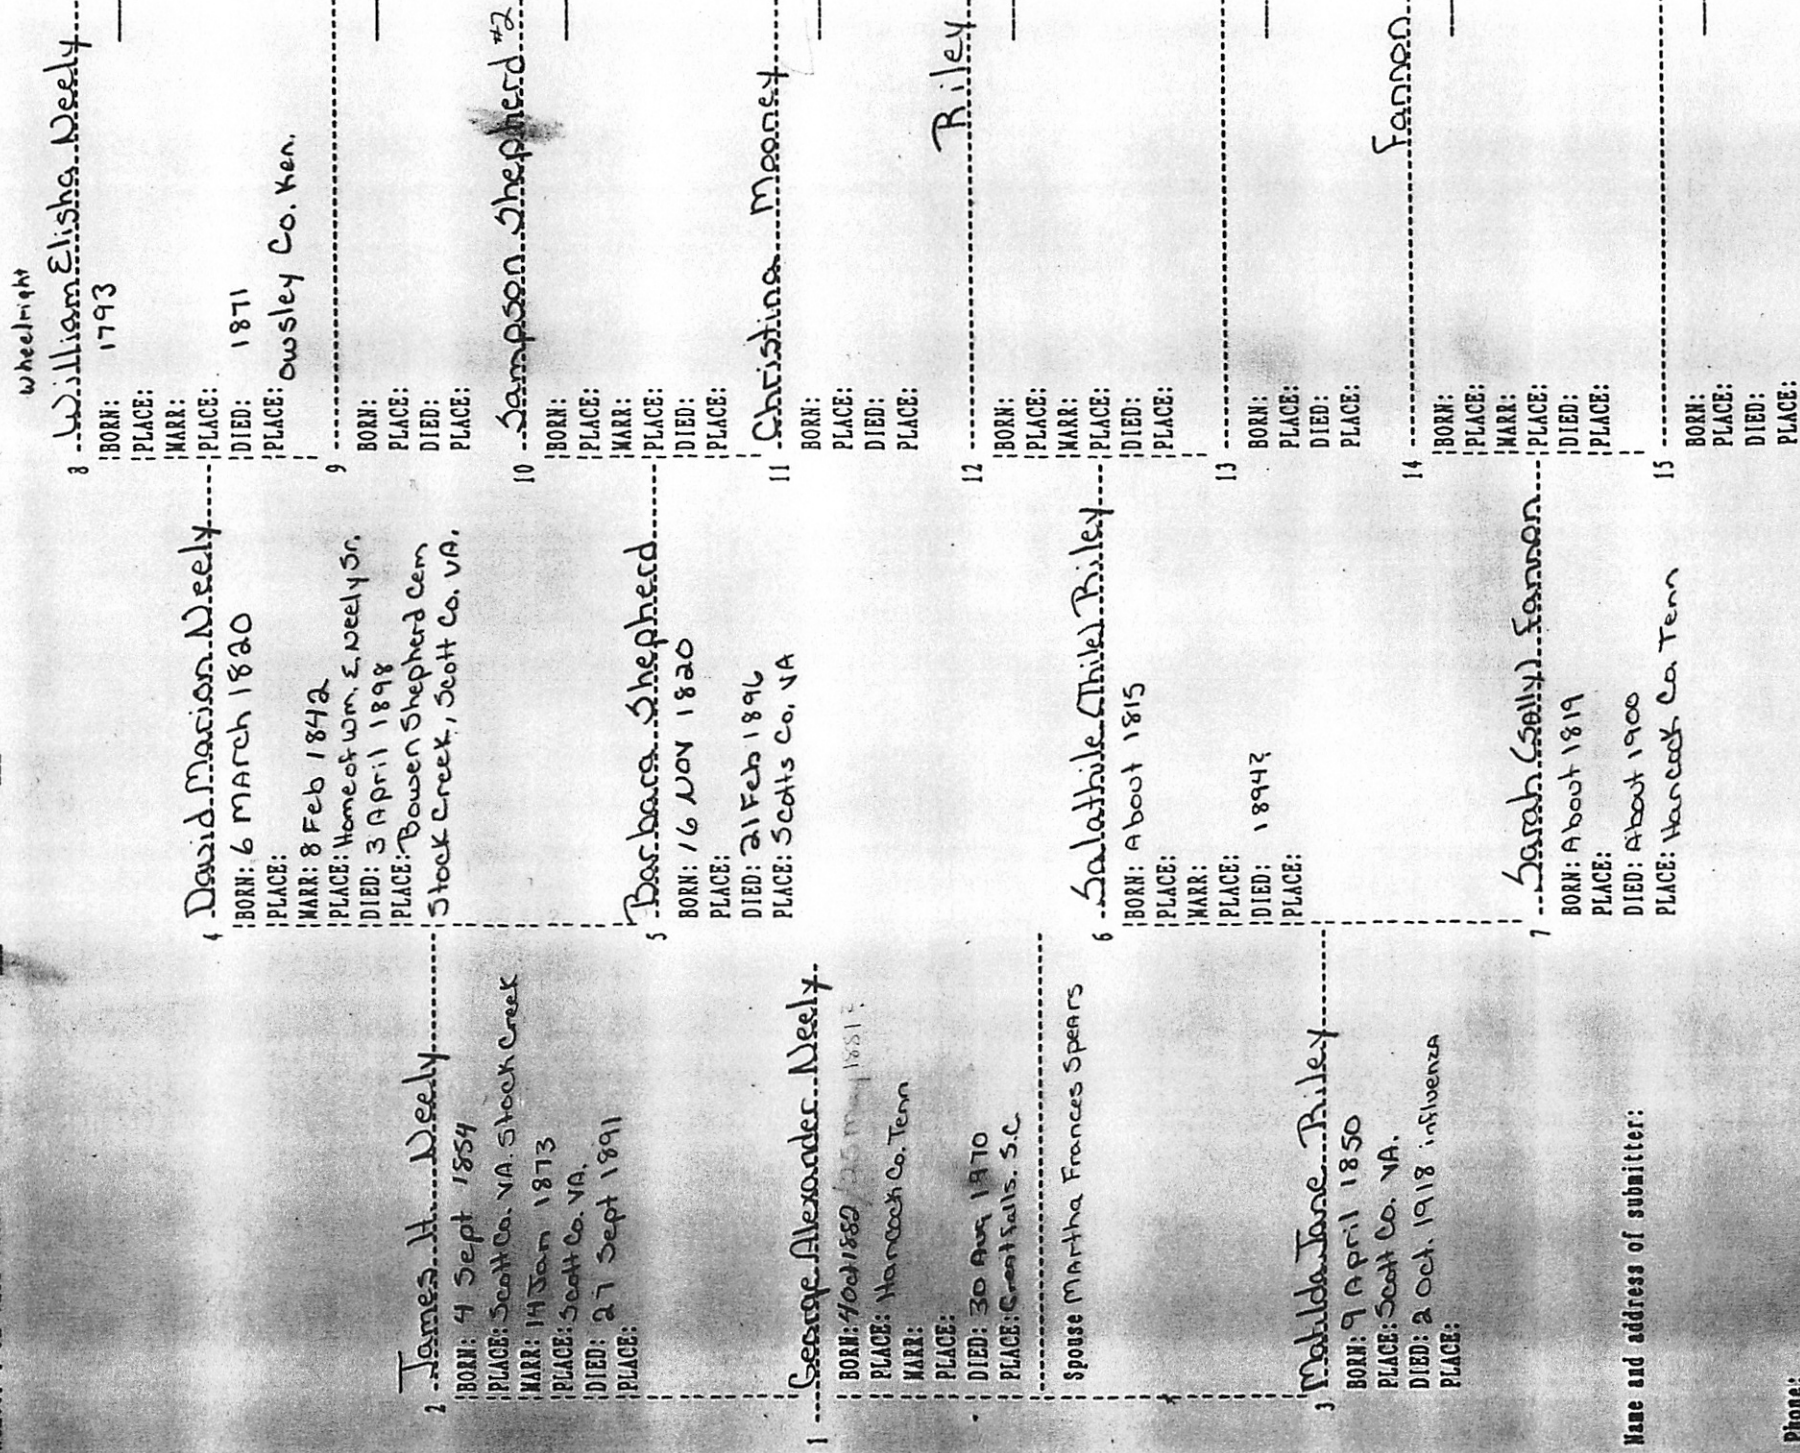

PEDIGREE CHART

Chart No. _____

Number 1 on this chart is the same as no. _____ on chart no. _____

8 James Neely Sr.
 BORN: 1715
 PLACE:
 MARR: 1740 Phila Christ Church
 PLACE:
 DIED: 1784
 PLACE:

4 Robert Neely Sr.
 BORN: 1741
 PLACE:
 MARR:
 PLACE:
 DIED: After 1830
 PLACE: Maury Co. Tenn

5 Susanna Griffith
 BORN: 1741
 PLACE:
 DIED:
 PLACE:

11 Rhoda Drake
 BORN:
 PLACE:
 DIED:
 PLACE:

1 William Elisha Neely
 BORN: 1793
 PLACE:
 MARR:
 PLACE:
 DIED: 1871
 PLACE: Owsley Co Ken.

12 Hancock
 BORN:
 PLACE:
 MARR:
 PLACE:
 DIED:
 PLACE:

Spouse Elizabeth?
Rebecca A. Beard

6 Hancock
 BORN:
 PLACE:
 MARR:
 PLACE:
 DIED:
 PLACE:

13
 BORN:
 PLACE:
 DIED:
 PLACE:

3 Margaret Peggy Hancock
 BORN:
 PLACE:
 DIED:
 PLACE:

14
 BORN:
 PLACE:
 MARR:
 PLACE:
 DIED:
 PLACE:

7
 BORN:
 PLACE:
 DIED:
 PLACE:

15
 BORN:
 PLACE:
 DIED:
 PLACE:

Name and address of submitter:

Phone:

PEDIGREE CHART

Chart No. _____

Number 1 on this chart is the same as no. _____ on chart no. _____

Name and address of submitter: